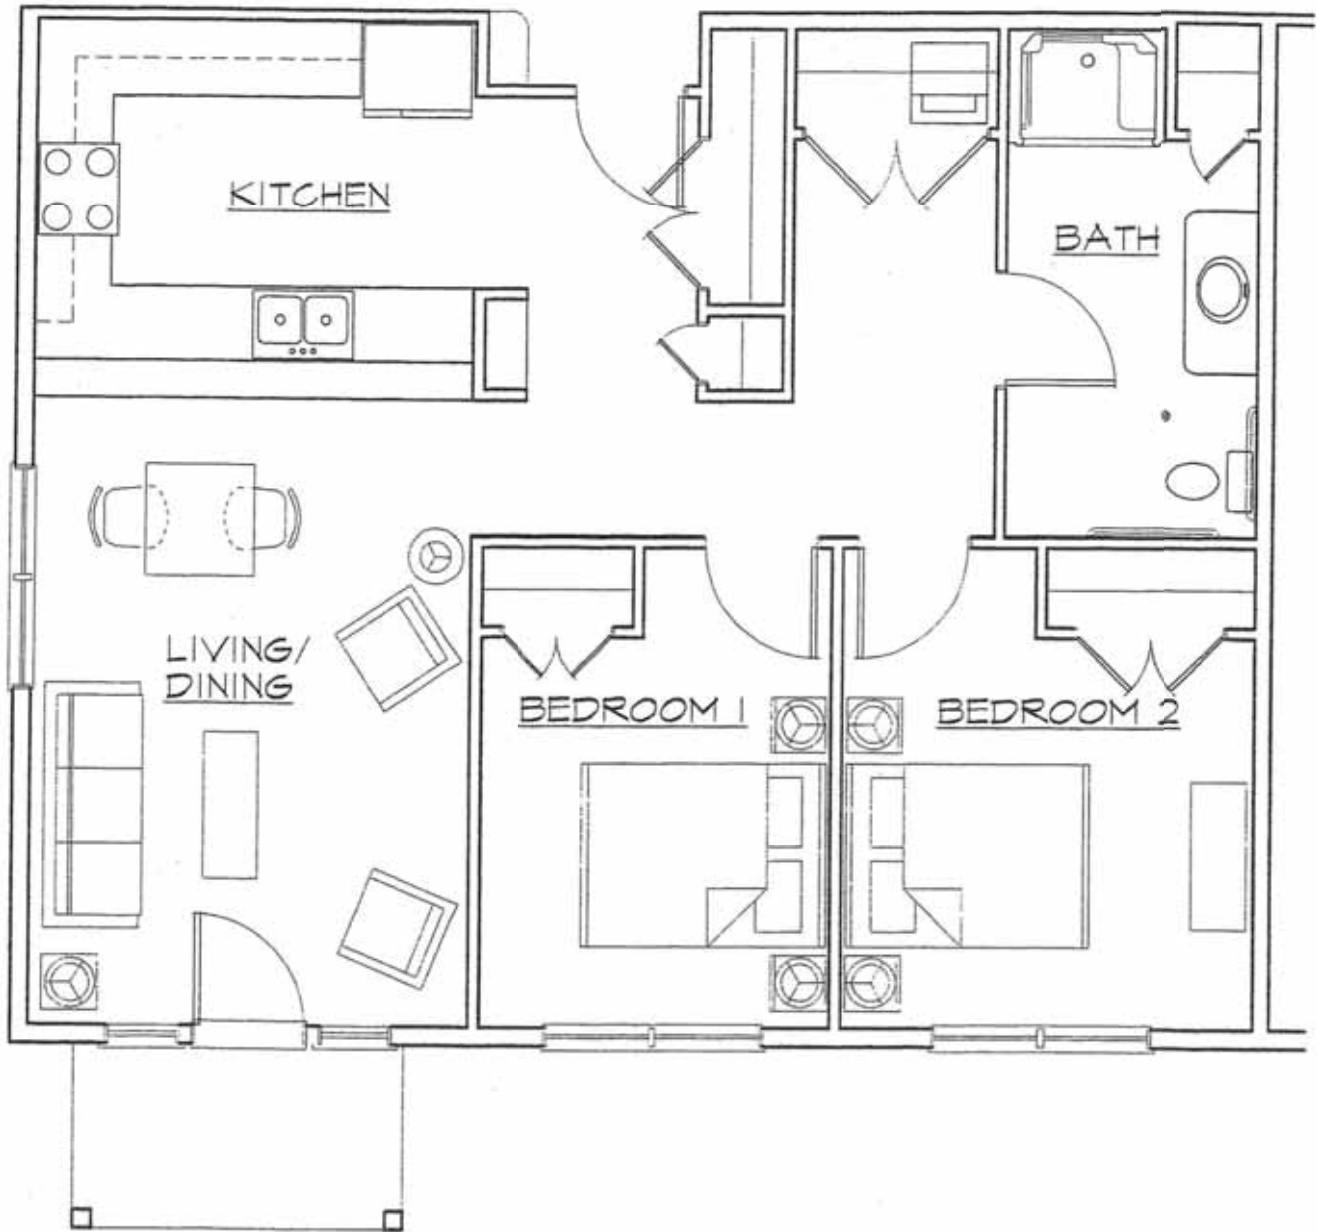

Partridge Knoll

An Independent Retirement Community

The Valley

Scale: 3/16" = 1'-0"

952 Square Feet